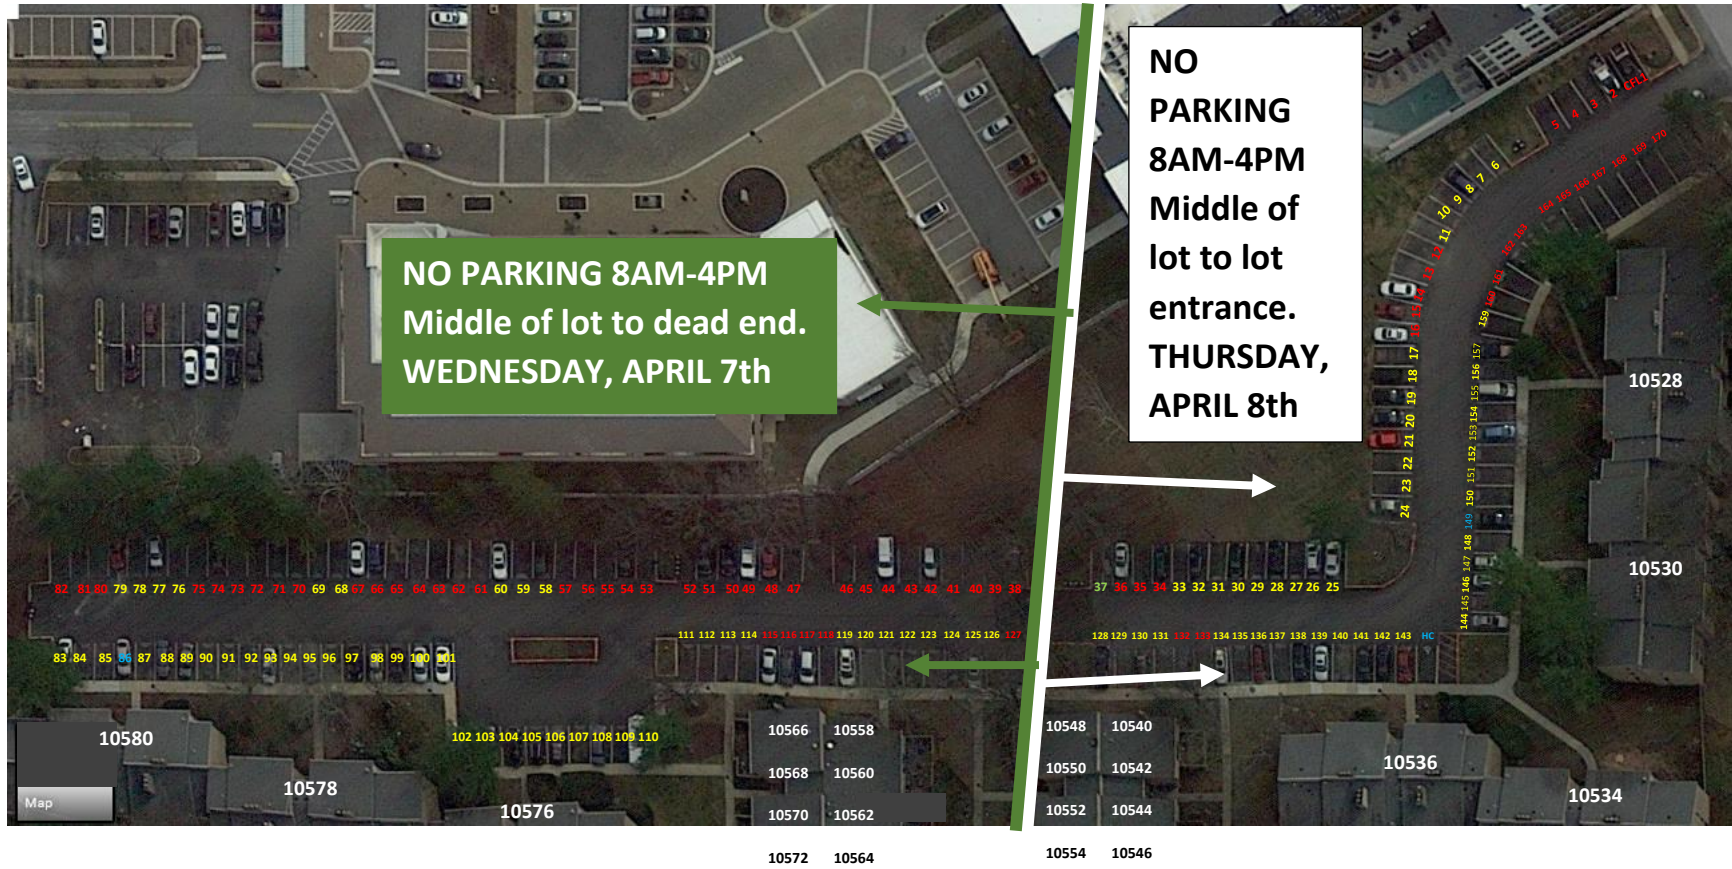

# CROSS FOX LANE

Assigned Parking Space – Exclusive Use for Home Assigned

Open Space – First Come, First Served. Storage not permitted. These numbers will not be notated on the parking lot.

Handicapped – First Come, First Served with appropriate handicap placard/tags.

Motorcycle Parking

**Vehicles must be removed by 8 AM on the day of the work is scheduled in the areas designated.**